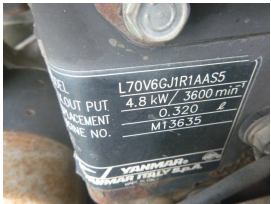

Mikasa
MVH306DS
2008
Yokohama, Japan

onQ-58684

OTHER
USED - SALE

Date Listed 7 Feb 2021

Reference 12113

Serial Number S5702

ADDITIONAL INFORMATION
PLATE COMPACTOR

MODEL L70V6GJRI1A55
OUTPUT 4.8 kW / 3600 min⁻¹
DISPLACEMENT 0.320
SERIAL NO. MT3635
YANMAR
POWER TRAIN S.P.C.

MODEL MVH-306DS
SERIAL NO. S5702
WEIGHT 830 KG
OUTPUT 4.9 kW 6.7 ps
CE
MIKASA SANGYO CO., LTD.
1-4-3, Sarigaku-cho, Chiyoda-ku, Tokyo, Japan
Made in Japan