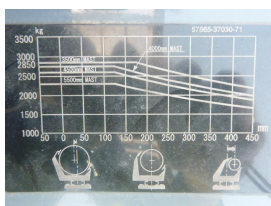

F. UCHIYAMA & CO., LTD

Noboru Uchiyama Yokohama, Japan E. info@f-uchiyoama.com, Ph. +81 45 663 6677

Toyota
8FD45
2015
Yokohama, Japan

onQ-65293

FORKLIFTS - COUNTER BALANCE ICE
USED - SALE

Date Listed	14 Jan 2025
Serial Number	10057
Machine Hours	9506
Power Type	Diesel
Lift Capacity	9,921 lb(4,500 kg)
Mast Type	Duplex (2 Stage)
Machine Features	Attachment included

ADDITIONAL INFORMATION

Paper-Roll Clamp(Hang-On) Max Capacity:2850kg
Open:500/1360mm

BETTER, SMARTER, MORE FOCUSED, EASY AS.

- Machinery-onQ Americas is a platform for the sale and acquisition of both new & used mobile machinery in both North America and South America.
- The platform features forklifts, warehouse equipment, container handlers, log handlers, aerial work platforms, port cranes, tow trucks, terminal tractors, industrial sweepers and forklift attachments.