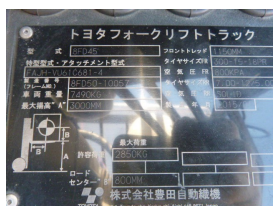

F. UCHIYAMA & CO., LTD

Noboru Uchiyama Yokohama, Japan E. info@f-uchiyoama.com, Ph. +81 45 663 6677

Toyota
8FD45
2015
Yokohama, Japan

onQ-65293

FORKLIFTS - COUNTER BALANCE ICE
USED - SALE

Date Listed	14 Jan 2025
Serial Number	10057
Machine Hours	9506
Power Type	Diesel
Lift Capacity	9,921 lb(4,500 kg)
Mast Type	Duplex (2 Stage)
Machine Features	Attachment included

ADDITIONAL INFORMATION

Paper-Roll Clamp(Hang-On) Max Capacity:2850kg
Open:500/1360mm

BETTER, SMARTER, MORE FOCUSED, EASY AS.

- Machinery-onQ Americas is a platform for the sale and acquisition of both new & used mobile machinery in both North America and South America.
- The platform features forklifts, warehouse equipment, container handlers, log handlers, aerial work platforms, port cranes, tow trucks, terminal tractors, industrial sweepers and forklift attachments.