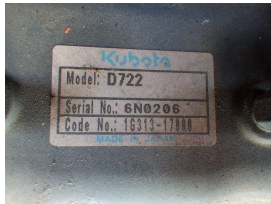

**Hitachi**  
**HX64B2**  
**2007**  
 Yokohama, Japan

*onQ-65368*

AERIAL WORK PLATFORMS - ARTICULATED BOOM  
 USED - SALE

<b>Date Listed</b>	24 Feb 2025
<b>Serial Number</b>	HCM1M600A00001073
<b>Machine Hours</b>	4701
<b>Power Type</b>	Diesel
<b>Safe Working Load</b>	331 lb(150 kg)
<b>Platform Height</b>	252 in(6,400 mm)
<b>Weight</b>	4,740 lb(2,150 kg)
<b>Machine Height (Platform Lowered)</b>	77 in(1,965 mm)
<b>Platform Length</b>	190 in(4,820 mm)
<b>Platform Width</b>	61 in(1,540 mm)
<b>Machine Condition</b>	Condition FAIR **