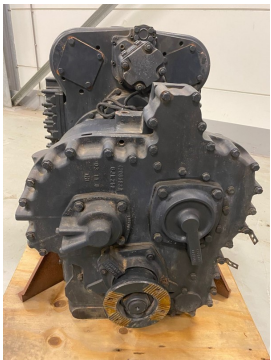

Unknown brand  
DANA-TE32-16.7TE32418-60  
2009

Hornweg, Netherlands

*onQ-65612*

OTHER  
USED - SALE

**Date Listed** 27 Feb 2025

**Reference** TR.02.0005D1

*ADDITIONAL INFORMATION*

Cabin: 0 Center of gravity: 0 Accessories: DANA transmission model 16.7TE32418-60

DANA SPICER OFF-HIGHWAY  
BRUGES  
BELGIUM  
MODEL 16.7TE32418-60  
SERIAL H88834442 62702