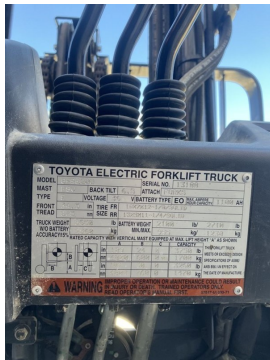

**Toyota
8FBE20U
2017**

Flesherton, Ontario, Canada

onQ-65809

FORKLIFTS - COUNTER BALANCE ELECTRIC
USED - SALE

Date Listed 20 Feb 2025

Reference 15462358/1-11-02

Power Type Battery Electric

ADDITIONAL INFORMATION

Used Toyota 3 Wheel Forklift, 36v Battery, Cascade Sidehifter