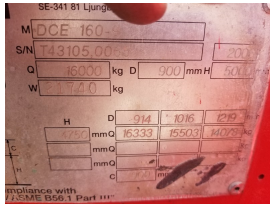

**Kalmar
DCE160-9
2006**

Morgantown, Pennsylvania, United States

onQ-66103

HEAVY LIFTERS & HANDLERS - HIGH CAPACITY FORKLIFTS
USED - SALE & HIRE

Date Listed 26 Feb 2025

Reference 1EQ16398

Serial Number T43105.0065

Power Type Diesel

SE-341 81 Ljung
M DCE 160
S/N T43105.0065
Q 16000 kg D 900 mm H 500
W 740 kg
H D 914 * 1016 P19
mmG 16333 15503 1029
mmG
ci
Inpliance with
FASME B56.1 Part III