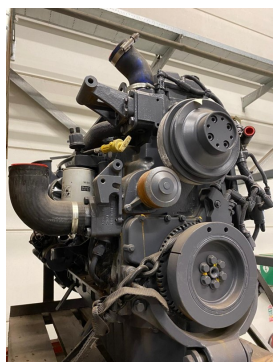

Product Information

Engine Group: 21969503