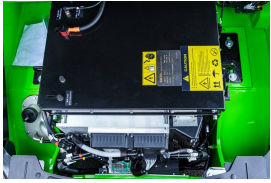

BETTER, SMARTER, MORE FOCUSED, EASY AS.

- Machinery-onQ Americas is a platform for the sale and acquisition of both new & used mobile machinery in both North America and South America.
- The platform features forklifts, warehouse equipment, container handlers, log handlers, aerial work platforms, port cranes, tow trucks, terminal tractors, industrial sweepers and forklift attachments.

Machinery-onQ is a Business Platform by ForkliftAction Media.

This platform is produced by FORKLIFTACTION

<https://americas.machinery-onq.com/machine-heavy-lifters-handlers-high-capacity-forklifts-un-forklift-fb100ynlz9-new-sale-zhejiang-china/64917>

© ForkliftAction Media 2025