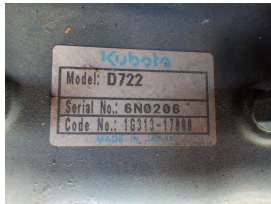

Hitachi
HX64B2
2007
 Yokohama, Japan

onQ-65368

AERIAL WORK PLATFORMS - ARTICULATED BOOM
 USED - SALE

Date Listed	24 Feb 2025
Serial Number	HCM1M600A00001073
Machine Hours	4701
Power Type	Diesel
Safe Working Load	331 lb(150 kg)
Platform Height	252 in(6,400 mm)
Weight	4,740 lb(2,150 kg)
Machine Height (Platform Lowered)	77 in(1,965 mm)
Platform Length	190 in(4,820 mm)
Platform Width	61 in(1,540 mm)
Machine Condition	Condition FAIR **