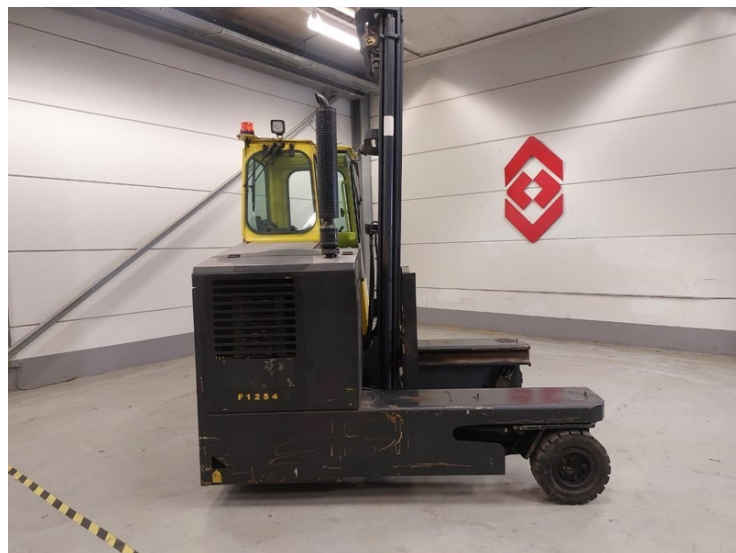

Lancer
MLC30-12-45
2007

Hornweg, Netherlands

onQ-65560

FORKLIFTS - SIDE LOADING
USED - SALE

Date Listed	27 Feb 2025
Reference	880009778
Machine Hours	1307
Power Type	Diesel
Lift Capacity	6,614 lb(3,000 kg)
Mast Type	Duplex (2 Stage)
Maximum Lift Height	177 in(4,500 mm)
Tyre Type	Solid / Puncture Proof

ADDITIONAL INFORMATION

Overall height: 2970 Cabin: no Center of gravity: 1200 Fork length:
1200 Accessories: Full cabin

BETTER, SMARTER, MORE FOCUSED, EASY AS.

- Machinery-onQ Americas is a platform for the sale and acquisition of both new & used mobile machinery in both North America and South America.
- The platform features forklifts, warehouse equipment, container handlers, log handlers, aerial work platforms, port cranes, tow trucks, terminal tractors, industrial sweepers and forklift attachments.