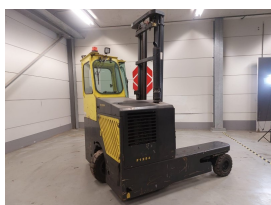

Lancer
MLC30-12-45
2007

Hornweg, Netherlands

onQ-65560

FORKLIFTS - SIDE LOADING
USED - SALE

Date Listed	27 Feb 2025
Reference	880009778
Machine Hours	1307
Power Type	Diesel
Lift Capacity	6,614 lb(3,000 kg)
Mast Type	Duplex (2 Stage)
Maximum Lift Height	177 in(4,500 mm)
Tyre Type	Solid / Puncture Proof

ADDITIONAL INFORMATION

Overall height: 2970 Cabin: no Center of gravity: 1200 Fork length:
1200 Accessories: Full cabin

BETTER, SMARTER, MORE FOCUSED, EASY AS.

- Machinery-onQ Americas is a platform for the sale and acquisition of both new & used mobile machinery in both North America and South America.
- The platform features forklifts, warehouse equipment, container handlers, log handlers, aerial work platforms, port cranes, tow trucks, terminal tractors, industrial sweepers and forklift attachments.