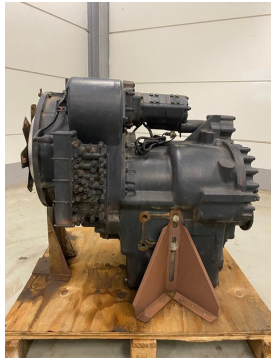

Unknown brand
DANA-TE32-16.7TE32418-60
2009

Hornweg, Netherlands

onQ-65612

OTHER
USED - SALE

Date Listed 27 Feb 2025

Reference TR.02.0005D1

ADDITIONAL INFORMATION

Cabin: 0 Center of gravity: 0 Accessories: DANA transmission model 16.7TE32418-60

DANA SPICER OFF-HIGHWAY
BRUGES
BELGIUM
MODEL 16.7TE32418-60
SERIAL H88834442 62702