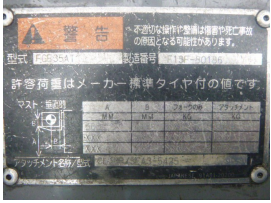

BETTER, SMARTER, MORE FOCUSED, EASY AS.

- Machinery-onQ Americas is a platform for the sale and acquisition of both new & used mobile machinery in both North America and South America.
- The platform features forklifts, warehouse equipment, container handlers, log handlers, aerial work platforms, port cranes, tow trucks, terminal tractors, industrial sweepers and forklift attachments.

This platform is produced by FORKLIFTACTION

Machinery-onQ is a Business Platform by ForkliftAction Media.

<https://americas.machinery-onq.com/machine-forklifts-counter-balance-ice-mitsubishi-fge35at-2013-used-sale-japan/65940>

© ForkliftAction Media 2025