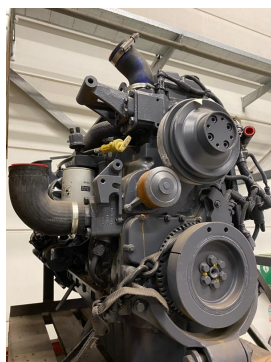

Product Information

Engine Group: 21969503