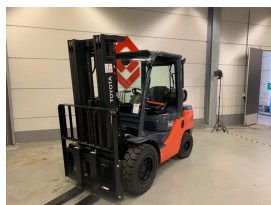

Toyota 02-8FGJF35 2023

Hornweg, Netherlands

onQ-64715

FORKLIFTS - COUNTER BALANCE ICE
USED - SALE

Date Listed	27 Feb 2025
Reference	880009585
Power Type	LPG / Natural Gas
Lift Capacity	7,716 lb(3,500 kg)
Mast Type	Triplex (3 Stage)
Maximum Lift Height	169 in(4,300 mm)
Tyre Type	Solid / Puncture Proof

ADDITIONAL INFORMATION

Overall height: 2230 Cabin: no Cabin height: 2130 Center of gravity:
500 Fork length: 1200 Accessories: Sideshift, cabin w/o doors,
working lights, bluespot

BETTER, SMARTER, MORE FOCUSED, EASY AS.