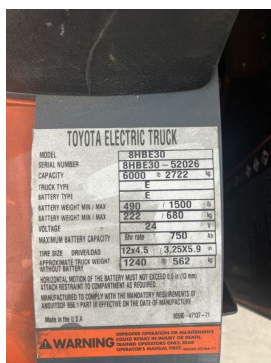

Date Listed 19 Jun 2025
Reference 16490517/1-12-17
Power Type Battery Electric

ADDITIONAL INFORMATION

USED TOYOTA 8HBE30, 48" END CONTROL RIDER, 24V BATTERY, 6,000LBS CAPCITY

BETTER, SMARTER, MORE FOCUSED, EASY AS.